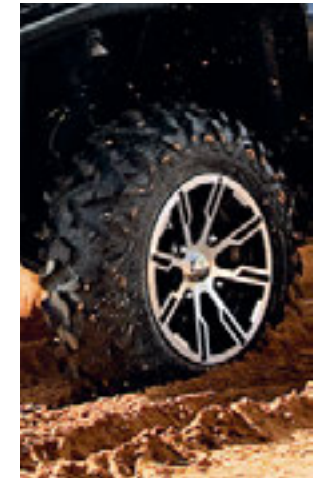

LIMITED 14" RIM

• Premium cast aluminum rim.
• Black with machined face.
• Sold individually.
• Standard on Limited model.

Commander, Commander MAX
Front - 14" x 7" offset = 41 mm 705401380 • Silver/Black
$163.99
Rear - 14" x 8.5" offset = 51 mm 705501813 • Silver/Black
$184.99