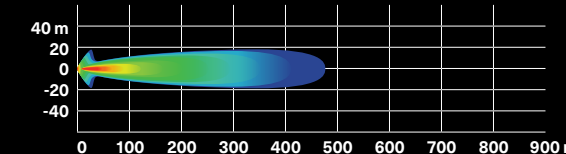

Commander, Commander MAX

715002933

\$374.99

5,400 LUMENS

Lights up to more than 1500 ft (460 m) in front of the vehicle and around 65 ft (20 m) wide on each side.

New 3.5" [9 CM] LED LIGHTS (2 X 14W)

- 14W LED lights producing 1,260 lumens each.
- Equipped with 6 high power LEDs in a heavy-duty die cast aluminum housing.
- Features 2 attachment points — if one attachment point fails due to a collision, rotate to the next channel point and re-mount the light.
- Sold in pairs.
- EC compliant.