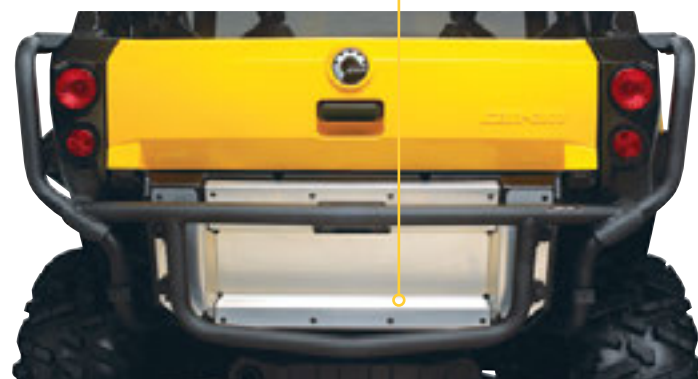

REAR BUMPER

- Integrated tubular system provides sporty look while protecting vehicle's bodywork.
- Flips with cargo box and lower tailgate.

Commander, Commander MAX

715000657

$299.99