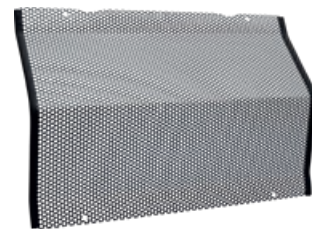

RADIATOR PROTECTOR

- Black epoxy electrocoated metal shield that mounts over radiator face to provide protection from stones and branches.

Commander, Commander MAX

715001126

$81.99

LONESTAR RACING FIRE EXTINGUISHER SUPPORT KIT

- Quick-release support that allows you to slide the fire extinguisher out in a matter of seconds in an emergency situation.
- Made of billet anodized black aluminum with Lonestar Racing logo engraved.
- Fits 2" (5 cm) tubing.
- Can be fixed everywhere on the cage.
- Adds racing style while providing you with the safety and security of having dependable emergency equipment on board.
- Comes with both billet mounts, quick-pull pin, mounting plate and 2 clamps.
- Fire extinguisher sold separately.
- "Lonestar Racing for Can-Am" branded.

Commander, Commander MAX

715003592

$224.99