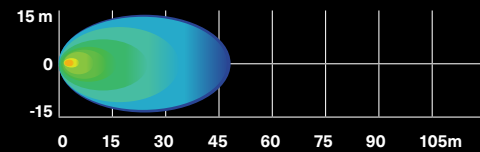

715003665

\$254.99

1,260 LUMENS

LED DRIVING LIGHTS

LED FLOOD LIGHTS

4" [10 CM] ROUND LED LIGHTS (2 X 25 WATTS)

- 25W LED spotlights.
- 2 x 1,800 lumens.
- Rugged and waterproof.
- Includes basic wiring and switch.
- Can-Am branded grill.
- Perfect fit with the Light Rack for Sport Visor and most bumpers with Light Mount Kit.
- Sold in pairs.
- Not EC compliant.