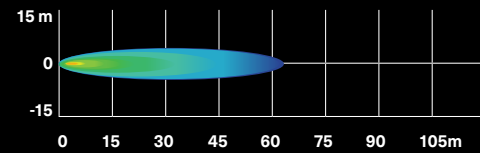

LED DRIVING LIGHTS