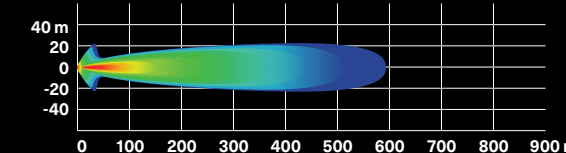

8,400 LUMENS

Lights up to more than 1900 ft (580 m) in front of the vehicle and around 65 ft (20 m) wide on each side.